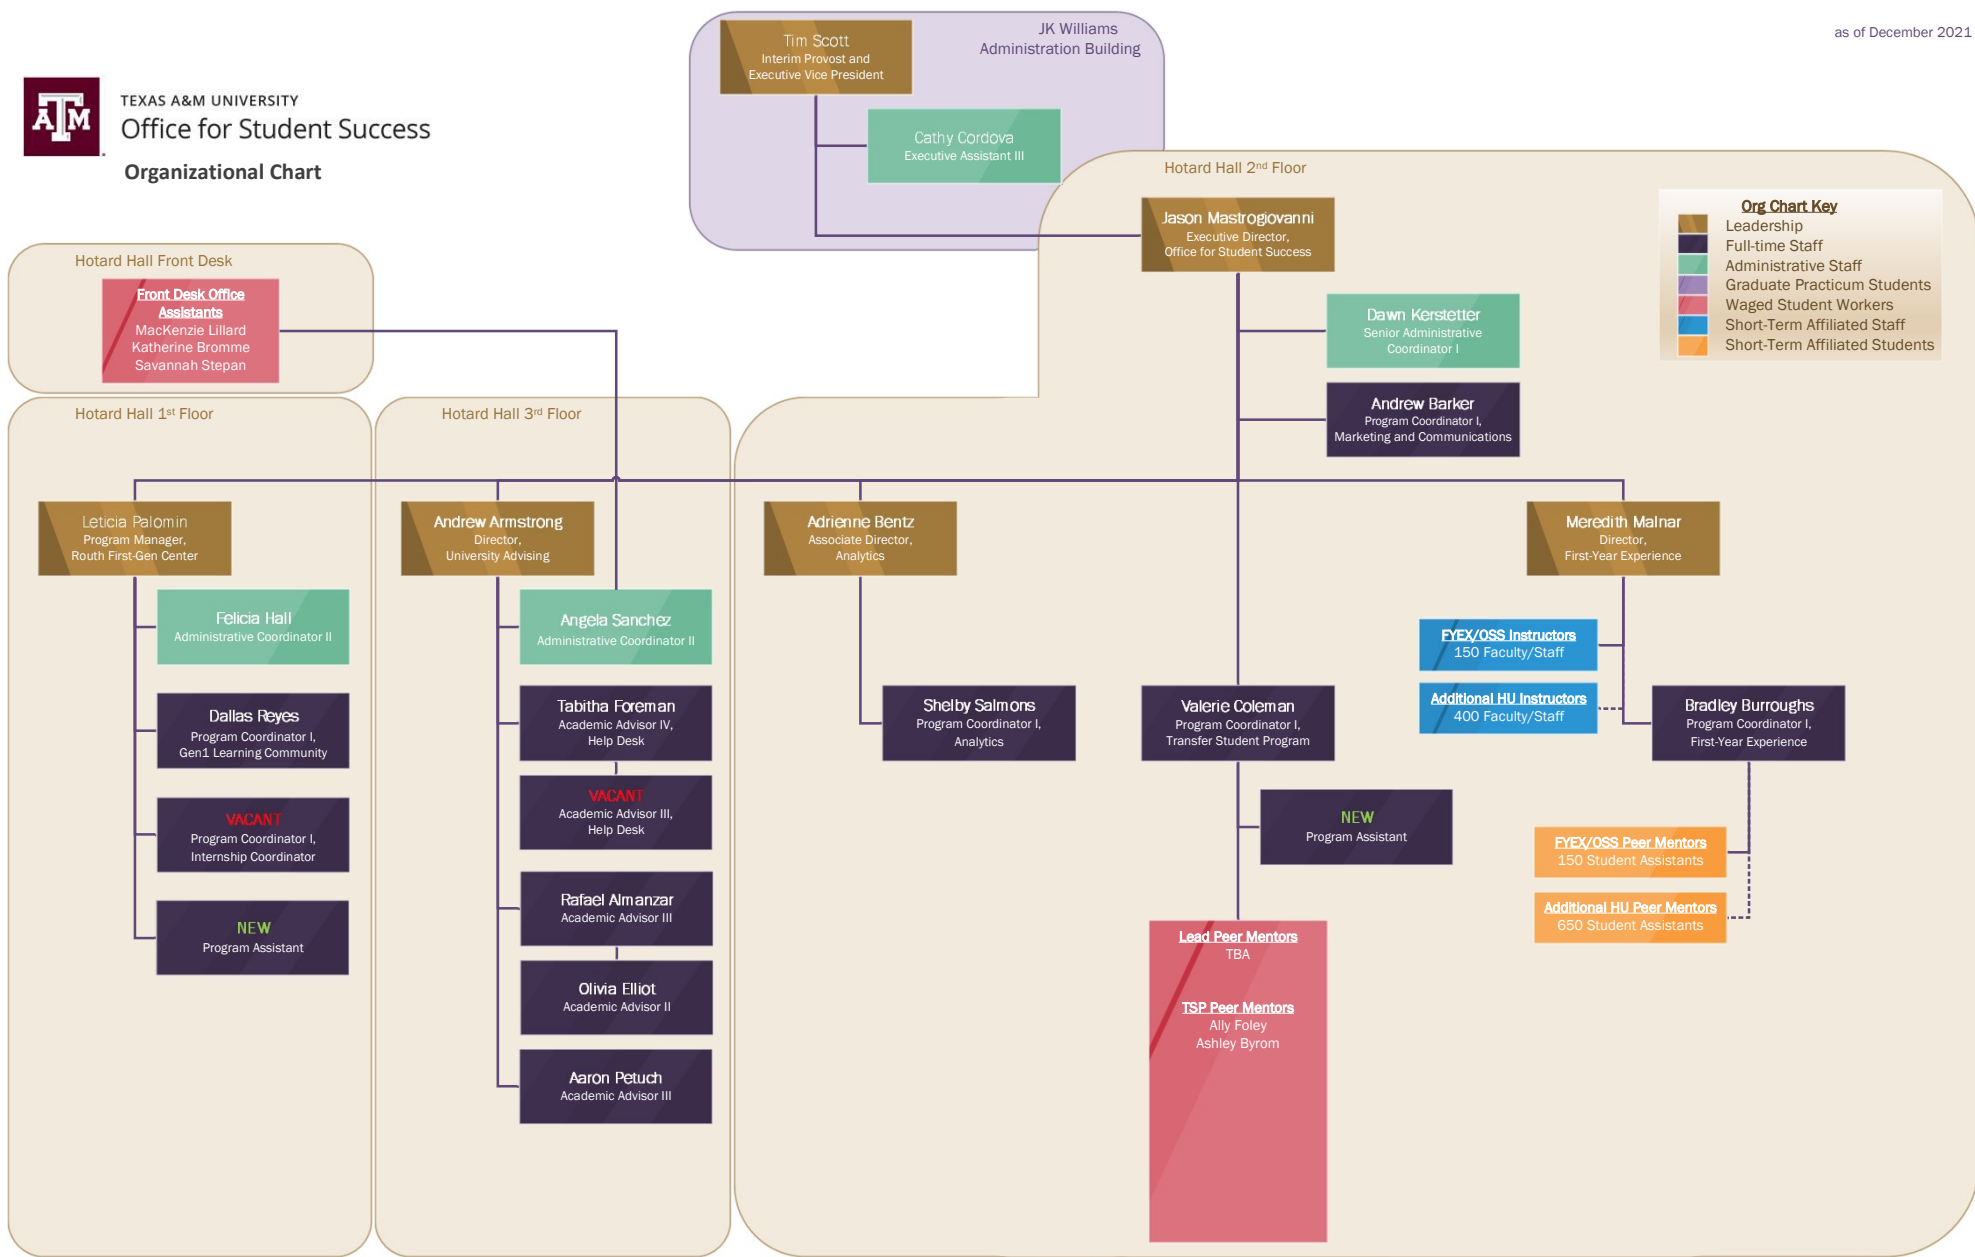

**TEXAS A&M UNIVERSITY**  
**Office for Student Success**  
**Organizational Chart**

**Org Chart Key**

- Leadership
- Full-time Staff
- Administrative Staff
- Graduate Practicum Students
- Waged Student Workers
- Short-Term Affiliated Staff
- Short-Term Affiliated Students